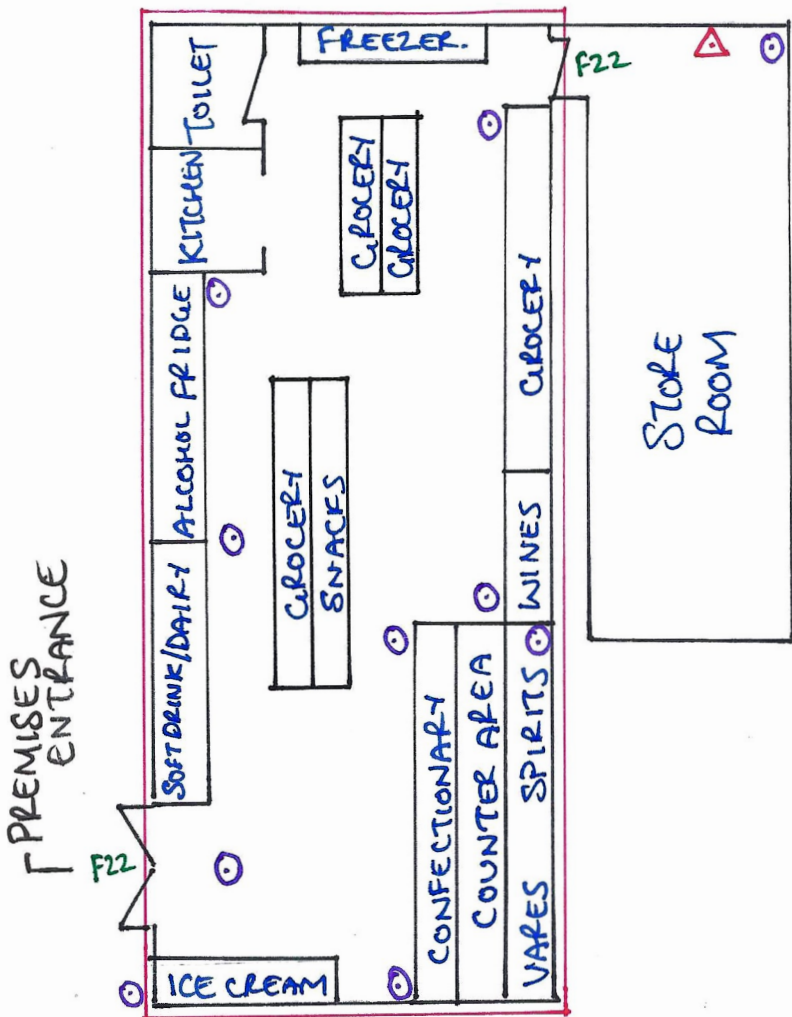

PROPOSED LICENSING FLOOR PLAN

PREMISES DETAILS:

BRACKNELL LOCAL STORE
 1B RALPHS FIDE
 BRACKNELL
 RG12 9EE

KEY:

- LICENSABLE ACTIVITY AREA
- CCTV
- F22 FIRE EXIT SIGN
- △ FIRE EXTINGUISHER.

SCALE: 1:100